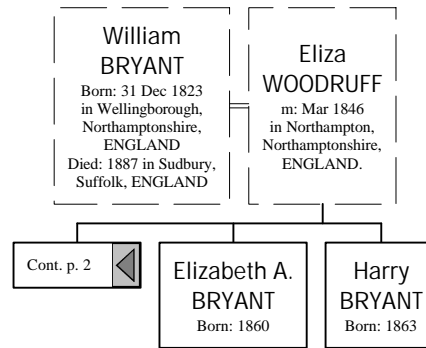

**William BRYANT**  
 Born: 26 Jun 1822  
 in Rushden,  
 Northampton,  
 ENGLAND  
 Died: 21 Mar 1897 in  
 Wellingborough,  
 Northamptonshire,  
 ENGLAND

**Mary J. UNDERWOOD**  
 Born: 1842  
 in Wellingborough,  
 Northamptonshire,  
 ENGLAND  
 m: 17 Nov 1886  
 in Congregational  
 Church, Wellingborough,  
 Northamptonshire,  
 ENGLAND.

Cont. p. 8

Cont. p. 9

**William A. BRYANT, (Gus)**  
 Born: 1871

**Harry BRYANT**  
 Born: 1872  
 in Wellingborough,  
 Northamptonshire,  
 ENGLAND  
 Died: 05 Dec 1946

**Mary E. NOBLE**  
 Born: 1873  
 m: 1899  
 in Kettering,  
 Northamptonshire,  
 ENGLAND  
 Died: 29 Jan 1937

Cont. p. 10

Cont. p. 11

*Descendants of William BRYANT (4 of 50)*

<p><b>Samuel BRYANT</b> Born: Bet. 1796 - 1797 Died: 1866 in Wellingborough, Northamptonshire, ENGLAND</p>	<p><b>Elizabeth PAGE</b> Born: 1797 m: 14 Mar 1819 in All Hallows Parish, Wellingborough, Northamptonshire, ENGLAND Died: 22 May 1877 in Silver St. Wellingborough, Northamptonshire, ENGLAND</p>
--	---

*Descendants of William BRYANT (5 of 50)*

*Descendants of William BRYANT (6 of 50)*

*Descendants of William BRYANT (7 of 50)*

*Descendants of William BRYANT (8 of 50)*

Cont. p. 3

Cont. p. 16

*Descendants of William BRYANT (9 of 50)*