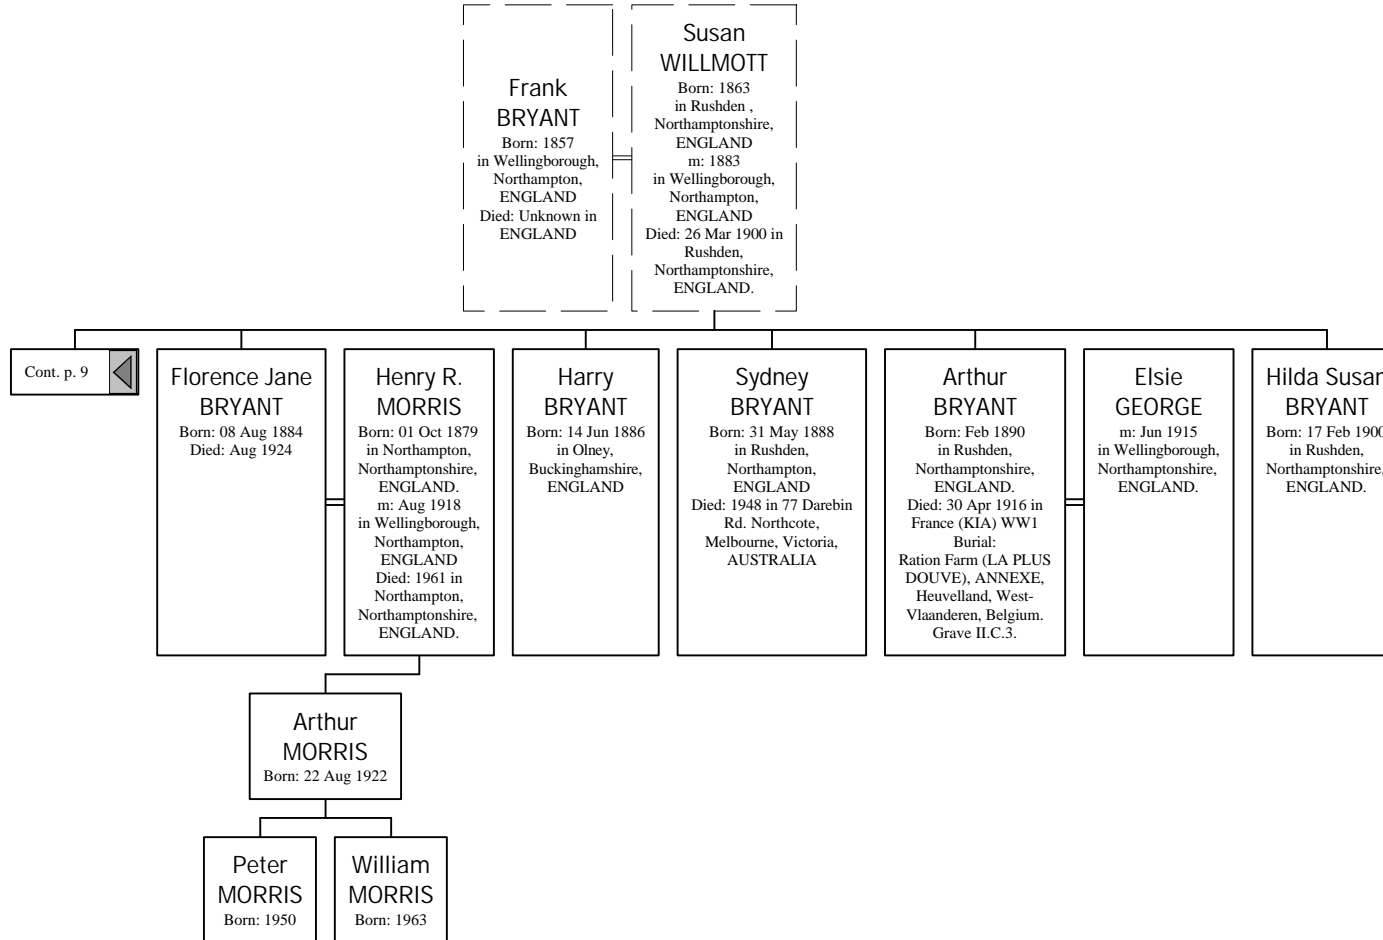

Descendants of William BRYANT (19 of 50)