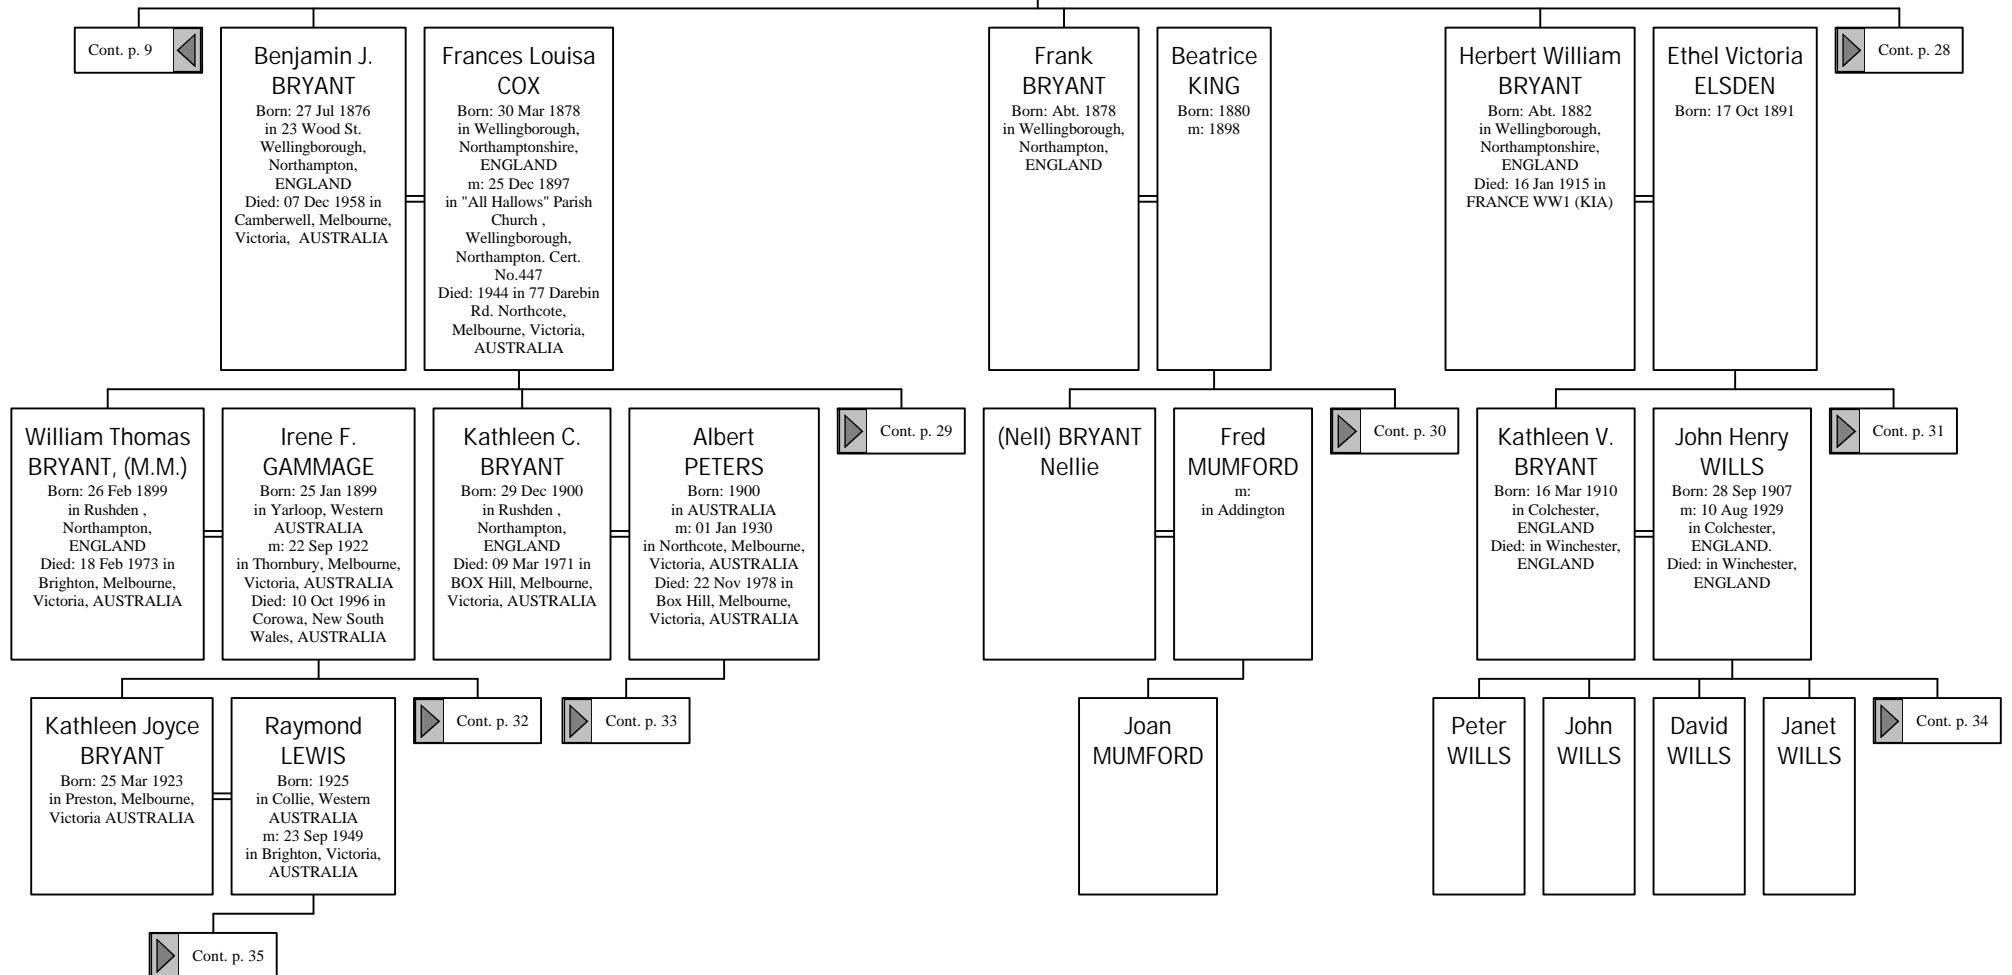

Descendants of William BRYANT (18 of 50)

Thomas
BRYANT
Born: 05 Oct 1852
in Bouverie St.
Northamptonshire,
ENGLAND. Cert.No.
363 Saint Giles
Died: in CANADA

Esther
BRAWN
Born: 26 Nov 1853
in Wellingborough,
Northamptonshire,
ENGLAND.
m: 05 Aug 1871
in Register Office,
Wellingborough,
Northampton. Cert No.
30.
Died: Bet. 1920 - 1930 in
CANADA