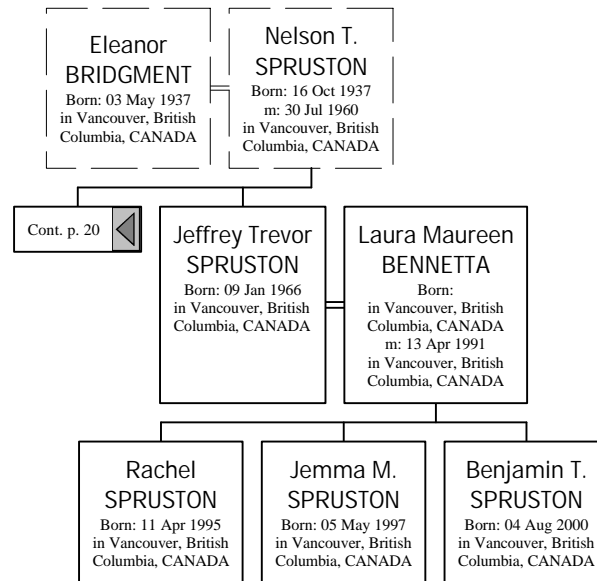

**William BRYANT**  
 Born: 26 Jun 1822  
 in Rushden,  
 Northampton,  
 ENGLAND  
 Died: 21 Mar 1897 in  
 Wellingborough,  
 Northamptonshire,  
 ENGLAND

**Mary J. UNDERWOOD**  
 Born: 1842  
 in Wellingborough,  
 Northamptonshire,  
 ENGLAND  
 m: 17 Nov 1886  
 in Congregational  
 Church, Wellingborough,  
 Northamptonshire,  
 ENGLAND.

*Descendants of William BRYANT (26 of 50)*

*Descendants of William BRYANT (27 of 50)*

*Descendants of William BRYANT (28 of 50)*

*Descendants of William BRYANT (29 of 50)*

*Descendants of William BRYANT (30 of 50)*

*Descendants of William BRYANT (31 of 50)*

*Descendants of William BRYANT (32 of 50)*

Cont. p. 18

*Descendants of William BRYANT (33 of 50)*

*Descendants of William BRYANT (34 of 50)*

*Descendants of William BRYANT (35 of 50)*

*Descendants of William BRYANT (36 of 50)*

*Descendants of William BRYANT (37 of 50)*

*Descendants of William BRYANT (38 of 50)*

*Descendants of William BRYANT (39 of 50)*

*Descendants of William BRYANT (40 of 50)*