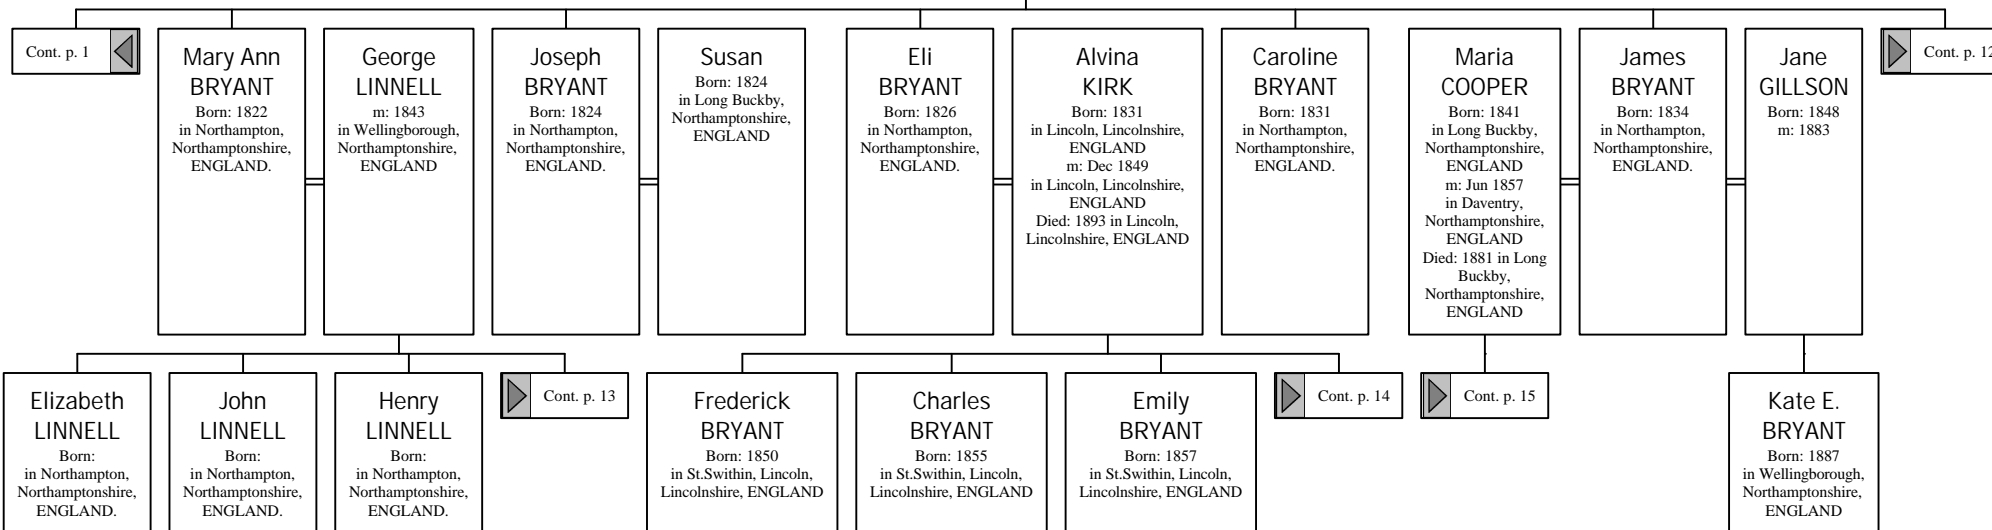

Cont. p. 8

Cont. p. 9

**William A. BRYANT, (Gus)**  
 Born: 1871

**Harry BRYANT**  
 Born: 1872  
 in Wellingborough,  
 Northamptonshire,  
 ENGLAND  
 Died: 05 Dec 1946

**Mary E. NOBLE**  
 Born: 1873  
 m: 1899  
 in Kettering,  
 Northamptonshire,  
 ENGLAND  
 Died: 29 Jan 1937

Cont. p. 10

Cont. p. 11

*Descendants of William BRYANT (4 of 50)*

<p><b>Samuel BRYANT</b> Born: Bet. 1796 - 1797 Died: 1866 in Wellingborough, Northamptonshire, ENGLAND</p>	<p><b>Elizabeth PAGE</b> Born: 1797 m: 14 Mar 1819 in All Hallows Parish, Wellingborough, Northamptonshire, ENGLAND Died: 22 May 1877 in Silver St. Wellingborough, Northamptonshire, ENGLAND</p>
--	---