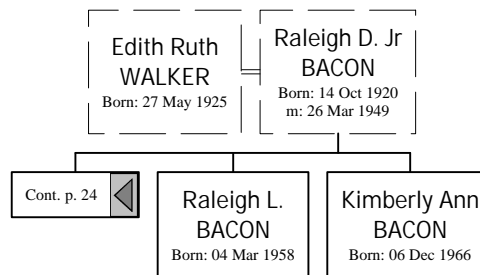

Descendants of William BRYANT (41 of 50)