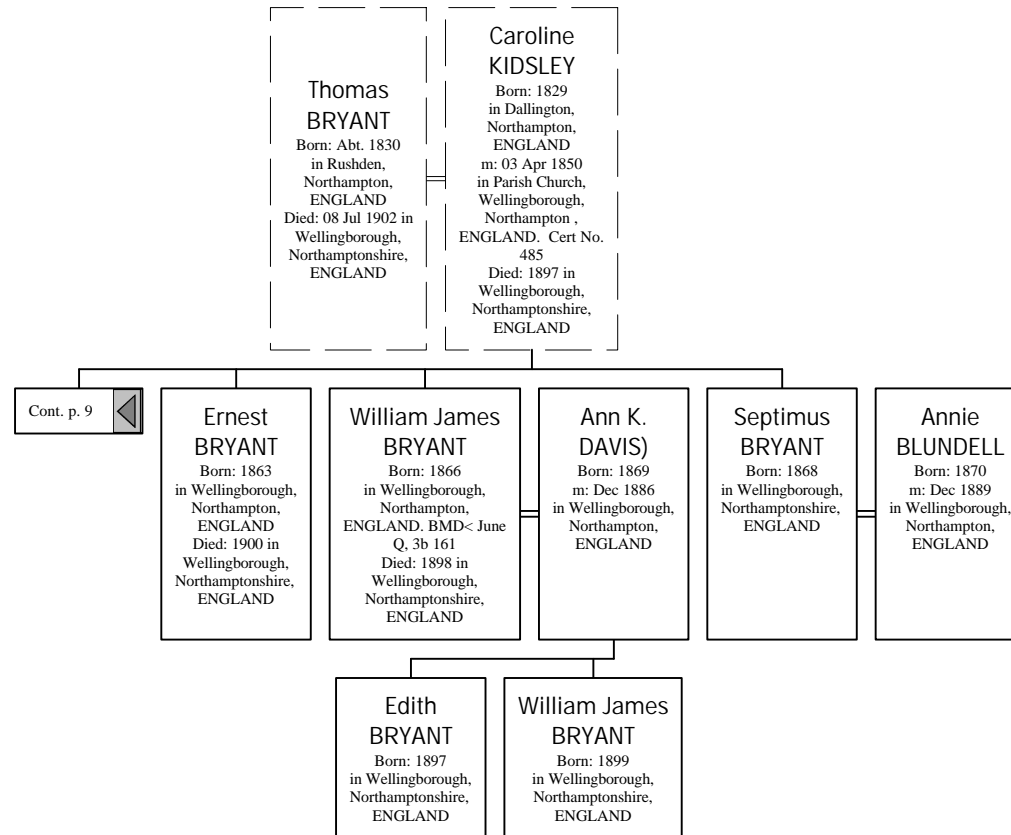

*Descendants of William BRYANT (10 of 50)*

*Descendants of William BRYANT (11 of 50)*

*Descendants of William BRYANT (12 of 50)*

*Descendants of William BRYANT (13 of 50)*

*Descendants of William BRYANT (14 of 50)*

*Descendants of William BRYANT (15 of 50)*

*Descendants of William BRYANT (16 of 50)*

*Descendants of William BRYANT (17 of 50)*

*Descendants of William BRYANT (18 of 50)*

Thomas  
BRYANT  
Born: 05 Oct 1852  
in Bouverie St.  
Northamptonshire,  
ENGLAND. Cert.No.  
363 Saint Giles  
Died: in CANADA