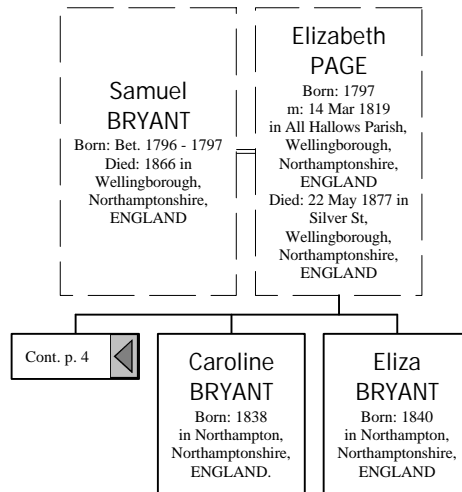

**William BRYANT**  
 Born: 26 Jun 1822  
 in Rushden,  
 Northampton,  
 ENGLAND  
 Died: 21 Mar 1897 in  
 Wellingborough,  
 Northamptonshire,  
 ENGLAND

**Mary J. UNDERWOOD**  
 Born: 1842  
 in Wellingborough,  
 Northamptonshire,  
 ENGLAND  
 m: 17 Nov 1886  
 in Congregational  
 Church, Wellingborough,  
 Northamptonshire,  
 ENGLAND.

*Descendants of William BRYANT (5 of 50)*

*Descendants of William BRYANT (6 of 50)*

*Descendants of William BRYANT (7 of 50)*

*Descendants of William BRYANT (8 of 50)*

Cont. p. 3

Cont. p. 16

*Descendants of William BRYANT (9 of 50)*

<p><b>Thomas BRYANT</b>                  Born: Abt. 1830 in Rushden, Northampton, ENGLAND                  Died: 08 Jul 1902 in Wellingborough, Northamptonshire, ENGLAND</p>	<p><b>Caroline KIDSLEY</b>                  Born: 1829 in Dallington, Northampton, ENGLAND                  m: 03 Apr 1850 in Parish Church, Wellingborough, Northampton, ENGLAND. Cert No. 485                  Died: 1897 in Wellingborough, Northamptonshire, ENGLAND</p>
---	--

*Descendants of William BRYANT (10 of 50)*

*Descendants of William BRYANT (11 of 50)*

*Descendants of William BRYANT (12 of 50)*

*Descendants of William BRYANT (13 of 50)*

*Descendants of William BRYANT (14 of 50)*