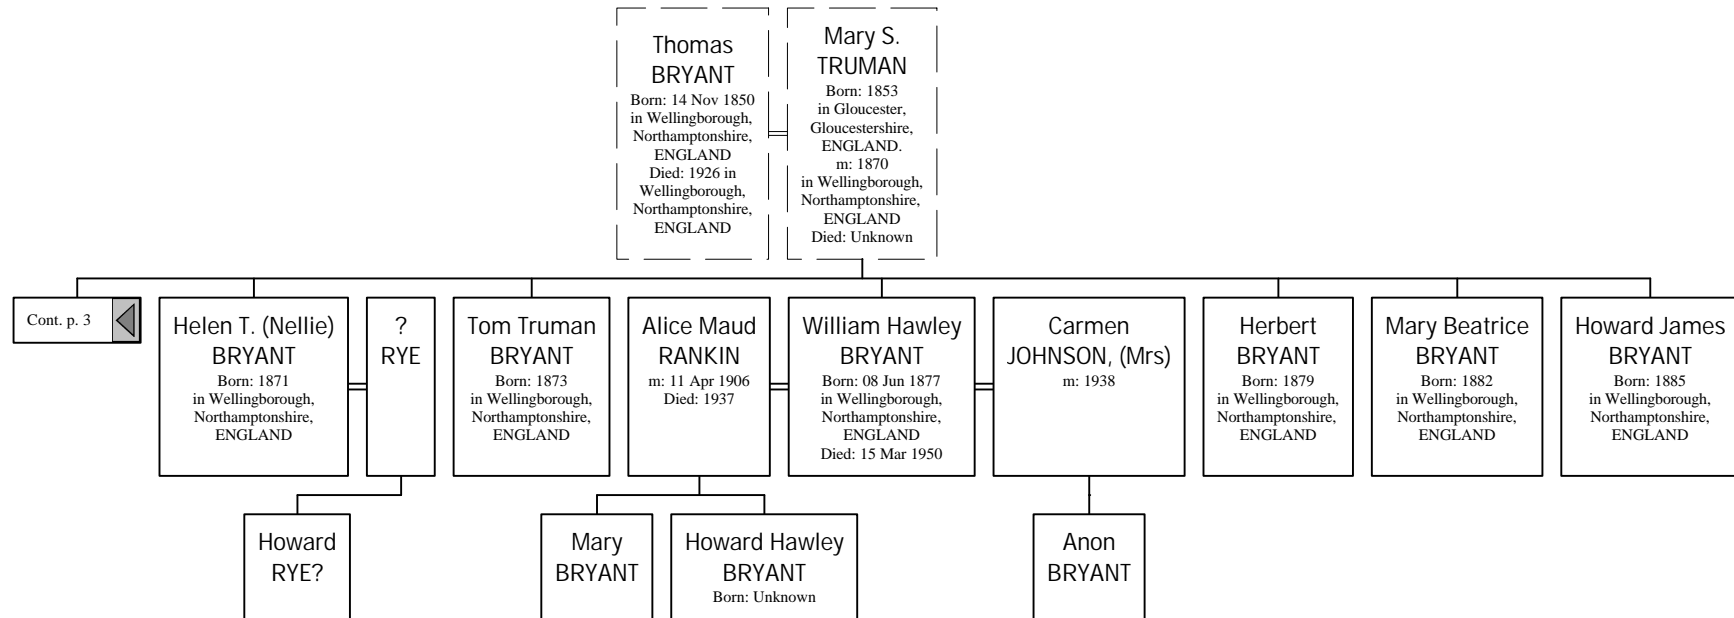

Cont. p. 10

Cont. p. 11

*Descendants of William BRYANT (4 of 50)*

<p><b>Samuel BRYANT</b> Born: Bet. 1796 - 1797 Died: 1866 in Wellingborough, Northamptonshire, ENGLAND</p>	<p><b>Elizabeth PAGE</b> Born: 1797 m: 14 Mar 1819 in All Hallows Parish, Wellingborough, Northamptonshire, ENGLAND Died: 22 May 1877 in Silver St. Wellingborough, Northamptonshire, ENGLAND</p>
--	---

*Descendants of William BRYANT (5 of 50)*

*Descendants of William BRYANT (6 of 50)*

*Descendants of William BRYANT (7 of 50)*

*Descendants of William BRYANT (8 of 50)*

Cont. p. 3

Cont. p. 16

*Descendants of William BRYANT (9 of 50)*

*Descendants of William BRYANT (10 of 50)*

*Descendants of William BRYANT (11 of 50)*

*Descendants of William BRYANT (12 of 50)*

*Descendants of William BRYANT (13 of 50)*

*Descendants of William BRYANT (14 of 50)*