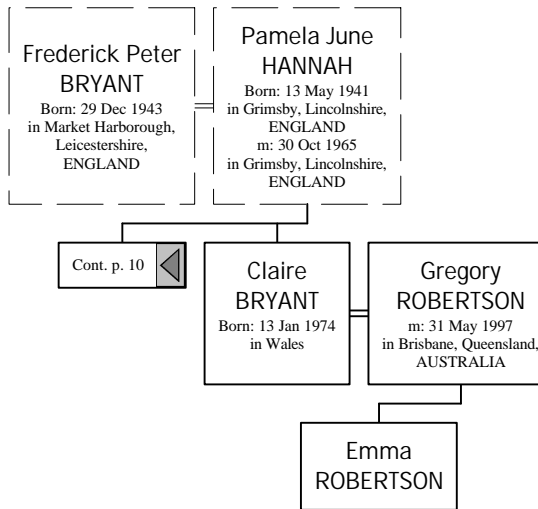

**William BRYANT**  
 Born: 26 Jun 1822  
 in Rushden,  
 Northampton,  
 ENGLAND  
 Died: 21 Mar 1897 in  
 Wellingborough,  
 Northamptonshire,  
 ENGLAND

**Mary J. UNDERWOOD**  
 Born: 1842  
 in Wellingborough,  
 Northamptonshire,  
 ENGLAND  
 m: 17 Nov 1886  
 in Congregational  
 Church, Wellingborough,  
 Northamptonshire,  
 ENGLAND.

Esther  
BRAWN  
Born: 26 Nov 1853  
in Wellingborough,  
Northamptonshire,  
ENGLAND.  
m: 05 Aug 1871  
in Register Office,  
Wellingborough,  
Northampton. Cert No.  
30.  
Died: Bet. 1920 - 1930 in  
CANADA

*Descendants of William BRYANT (19 of 50)*

*Descendants of William BRYANT (20 of 50)*

Eleanor  
BRYANT  
Born: Abt. 1872  
in Wellingborough,  
Northamptonshire,  
ENGLAND  
Died: Sep 1943 in  
CANADA

Frederick  
BRIDGMENT  
Born: 1873  
in Chelveston,  
Northamptonshire,  
ENGLAND  
m: Mar 1891  
in Wellingborough,  
Northamptonshire,  
ENGLAND  
Died: 08 Nov 1918 in  
France WW1  
Burial:  
AVESNES-LE-SEC  
COMMUNAL  
CEMETERY  
EXTENSION, Nord,  
France. Grave D, 16.

*Descendants of William BRYANT (21 of 50)*

*Descendants of William BRYANT (22 of 50)*

*Descendants of William BRYANT (23 of 50)*

*Descendants of William BRYANT (24 of 50)*

*Descendants of William BRYANT (25 of 50)*