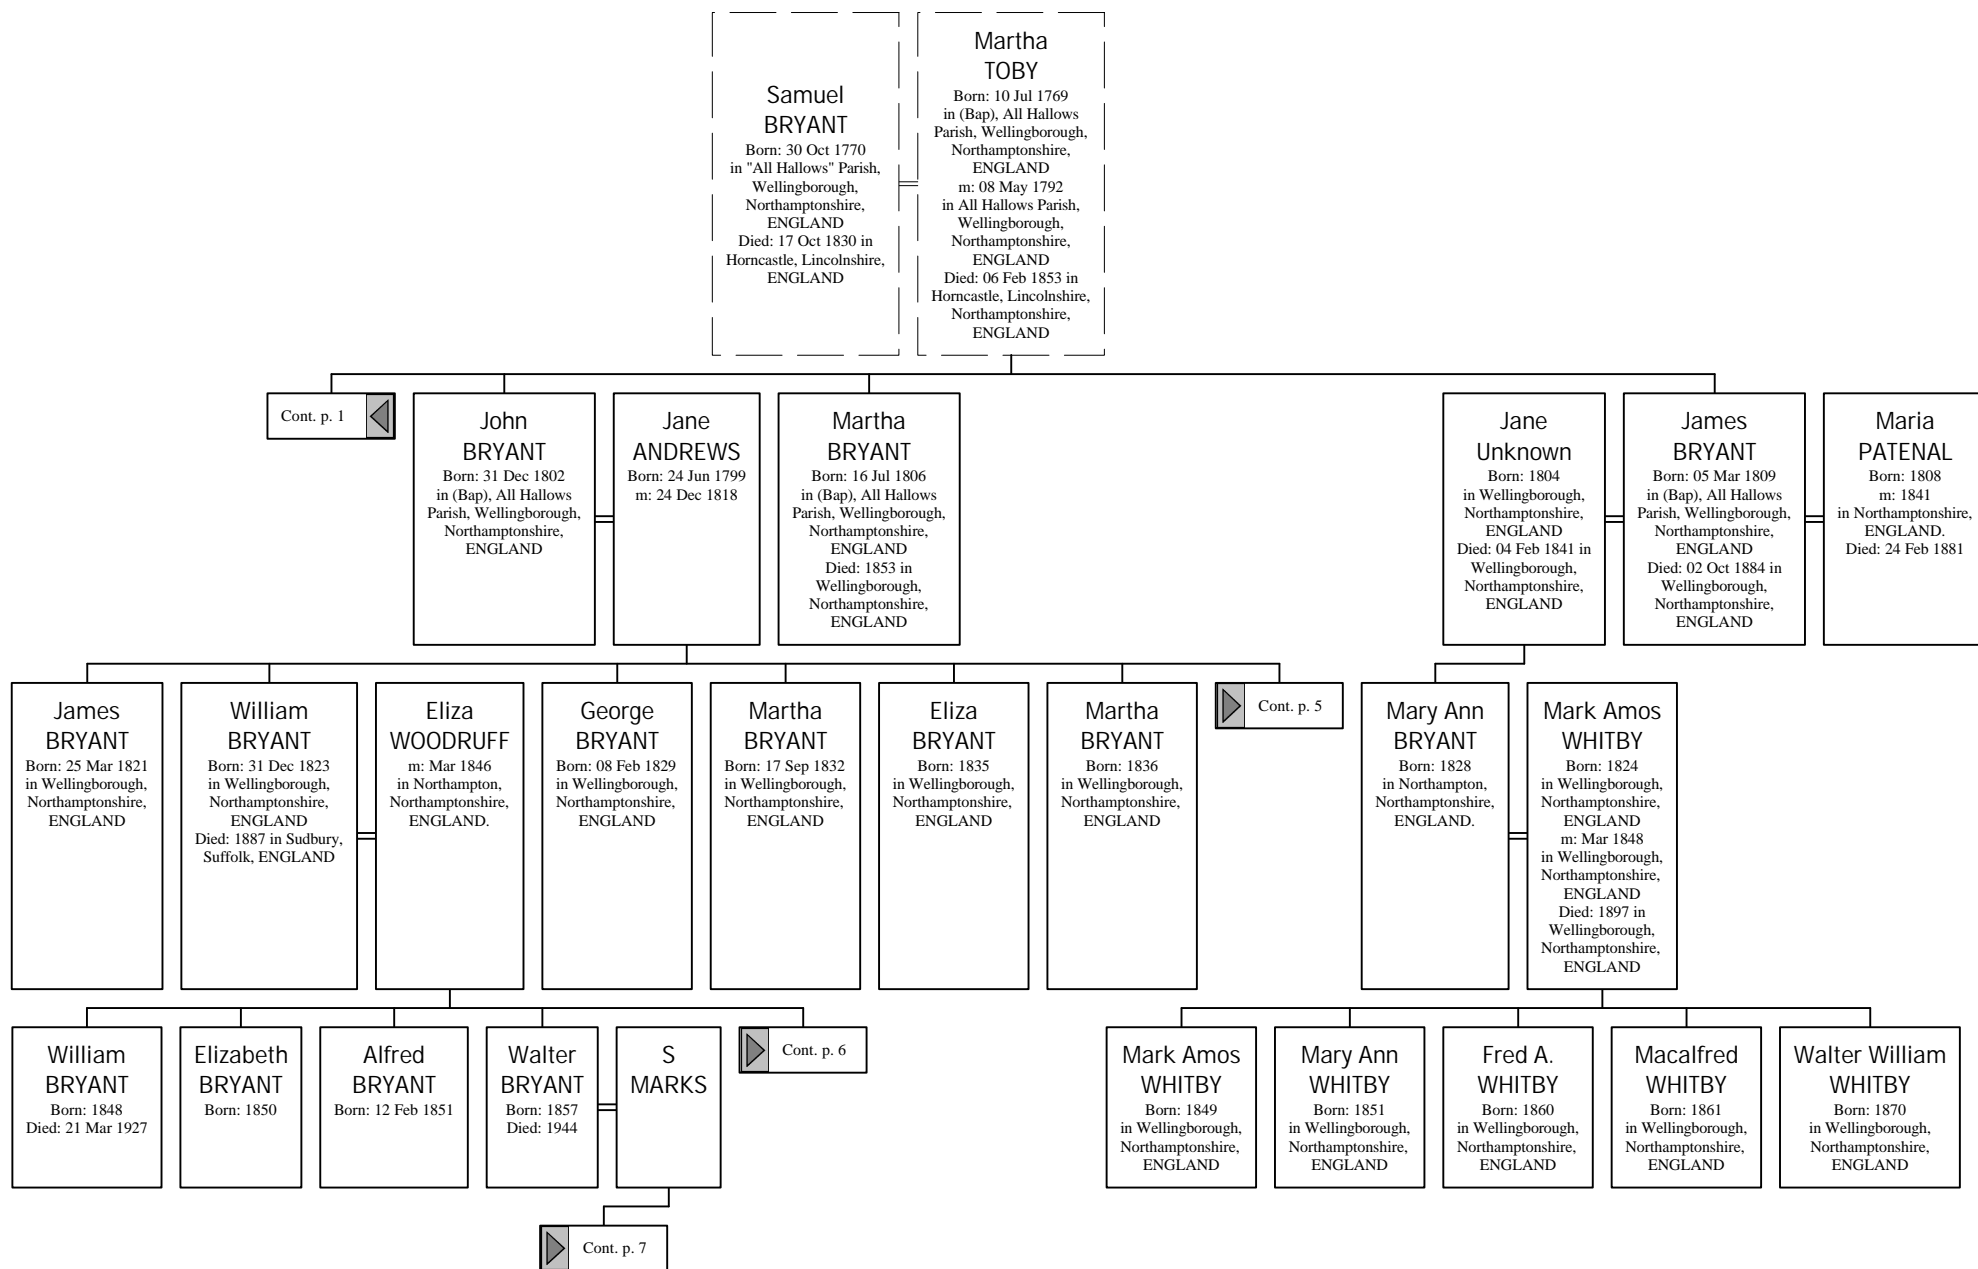

## Descendants of William BRYANT (1 of 50)

## Descendants of William BRYANT (2 of 50)

*Descendants of William BRYANT (3 of 50)*

<p><b>William BRYANT</b>                  Born: 26 Dec 1792                  in (Bap), All Hallows                  Parish, Wellingborough,                  Northamptonshire,                  ENGLAND                  Died: 10 Sep 1857 in                  Wellingborough,                  Northamptonshire,                  ENGLAND                  Burial: 1857                  "All Hallows" (now All                  Saints),                  Churchyard, located in                  front of Chapel, also                  nearby Graves of William                  and Mary Bryant.</p>	<p><b>Hannah CODGBROOK</b>                  Born: 1796                  m: 23 Jan 1817                  in Rushden,                  NORTHAMPTON,                  ENGLAND                  Died: 29 Sep 1858 in W</p>
---	--