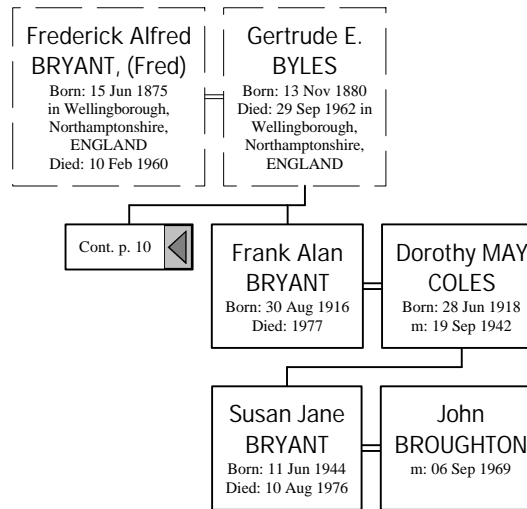

Esther  
BRAWN  
Born: 26 Nov 1853  
in Wellingborough,  
Northamptonshire,  
ENGLAND.  
m: 05 Aug 1871  
in Register Office,  
Wellingborough,  
Northampton. Cert No.  
30.  
Died: Bet. 1920 - 1930 in  
CANADA

*Descendants of William BRYANT (19 of 50)*

*Descendants of William BRYANT (20 of 50)*

Eleanor  
BRYANT  
Born: Abt. 1872  
in Wellingborough,  
Northamptonshire,  
ENGLAND  
Died: Sep 1943 in  
CANADA

Frederick  
BRIDGMENT  
Born: 1873  
in Chelveston,  
Northamptonshire,  
ENGLAND  
m: Mar 1891  
in Wellingborough,  
Northamptonshire,  
ENGLAND  
Died: 08 Nov 1918 in  
France WW1  
Burial:  
AVESNES-LE-SEC  
COMMUNAL  
CEMETERY  
EXTENSION, Nord,  
France. Grave D, 16.

*Descendants of William BRYANT (21 of 50)*

*Descendants of William BRYANT (22 of 50)*

*Descendants of William BRYANT (23 of 50)*

*Descendants of William BRYANT (24 of 50)*

*Descendants of William BRYANT (25 of 50)*

*Descendants of William BRYANT (26 of 50)*

*Descendants of William BRYANT (27 of 50)*

*Descendants of William BRYANT (28 of 50)*

*Descendants of William BRYANT (29 of 50)*

*Descendants of William BRYANT (30 of 50)*