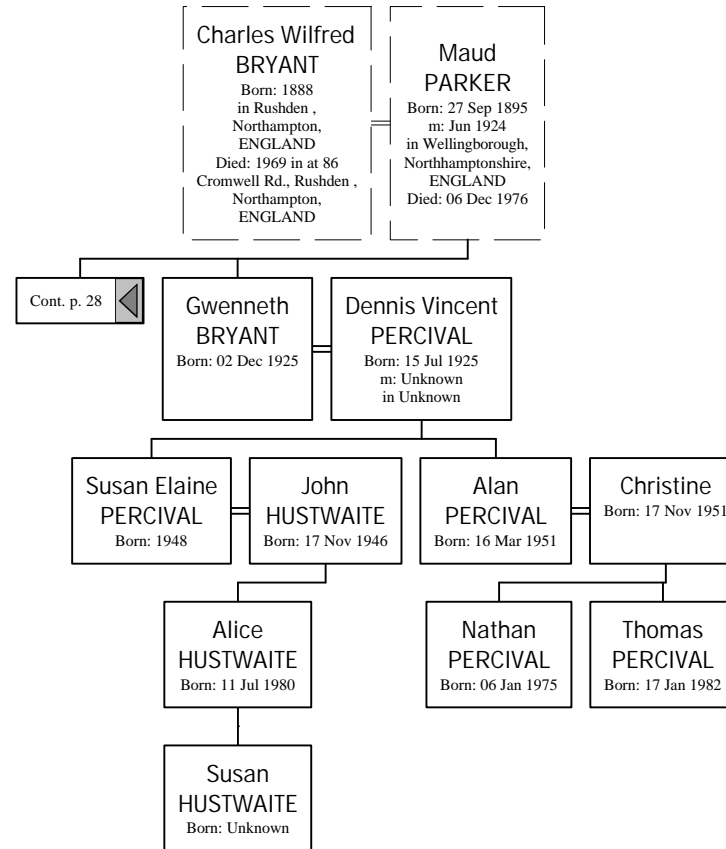

## Descendants of William BRYANT (2 of 50)

*Descendants of William BRYANT (3 of 50)*

<p><b>William BRYANT</b>                  Born: 26 Dec 1792                  in (Bap), All Hallows                  Parish, Wellingborough,                  Northamptonshire,                  ENGLAND                  Died: 10 Sep 1857 in                  Wellingborough,                  Northamptonshire,                  ENGLAND                  Burial: 1857                  "All Hallows" (now All                  Saints),                  Churchyard, located in                  front of Chapel, also                  nearby Graves of William                  and Mary Bryant.</p>	<p><b>Hannah CODGBROOK</b>                  Born: 1796                  m: 23 Jan 1817                  in Rushden,                  NORTHAMPTON,                  ENGLAND                  Died: 29 Sep 1858 in W</p>
---	--

*Descendants of William BRYANT (36 of 50)*

*Descendants of William BRYANT (37 of 50)*

*Descendants of William BRYANT (38 of 50)*

*Descendants of William BRYANT (39 of 50)*

*Descendants of William BRYANT (40 of 50)*

*Descendants of William BRYANT (41 of 50)*

*Descendants of William BRYANT (42 of 50)*

*Descendants of William BRYANT (43 of 50)*

*Descendants of William BRYANT (44 of 50)*

*Descendants of William BRYANT (45 of 50)*

*Descendants of William BRYANT (46 of 50)*

*Descendants of William BRYANT (47 of 50)*

*Descendants of William BRYANT (48 of 50)*

*Descendants of William BRYANT (49 of 50)*

*Descendants of William BRYANT (50 of 50)*