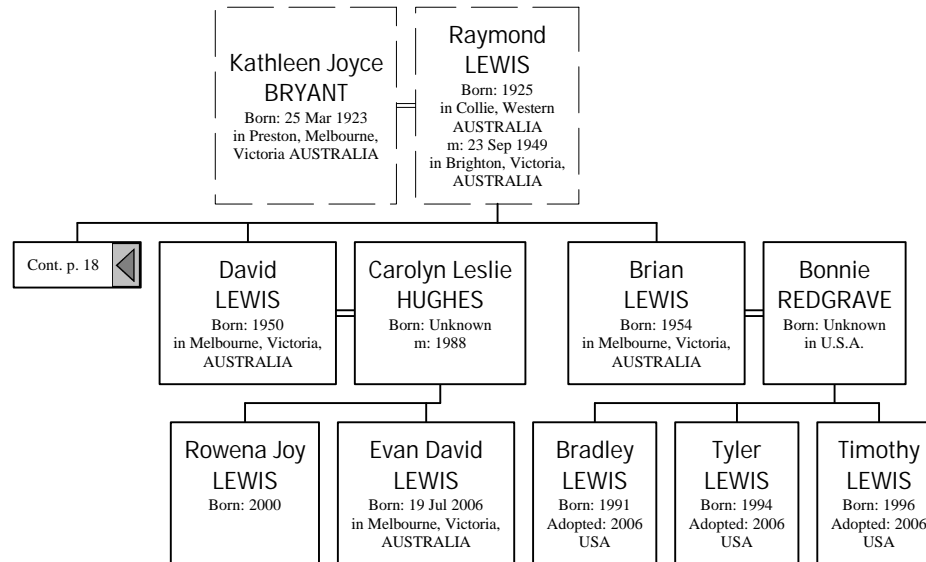

**William BRYANT**  
 Born: 26 Jun 1822  
 in Rushden,  
 Northampton,  
 ENGLAND  
 Died: 21 Mar 1897 in  
 Wellingborough,  
 Northamptonshire,  
 ENGLAND

**Mary J. UNDERWOOD**  
 Born: 1842  
 in Wellingborough,  
 Northamptonshire,  
 ENGLAND  
 m: 17 Nov 1886  
 in Congregational  
 Church, Wellingborough,  
 Northamptonshire,  
 ENGLAND.

*Descendants of William BRYANT (26 of 50)*

*Descendants of William BRYANT (27 of 50)*

*Descendants of William BRYANT (28 of 50)*

*Descendants of William BRYANT (29 of 50)*

*Descendants of William BRYANT (30 of 50)*

*Descendants of William BRYANT (31 of 50)*

*Descendants of William BRYANT (32 of 50)*

Cont. p. 18

*Descendants of William BRYANT (33 of 50)*

*Descendants of William BRYANT (34 of 50)*

*Descendants of William BRYANT (35 of 50)*

*Descendants of William BRYANT (36 of 50)*

*Descendants of William BRYANT (37 of 50)*

*Descendants of William BRYANT (38 of 50)*

*Descendants of William BRYANT (39 of 50)*

*Descendants of William BRYANT (40 of 50)*