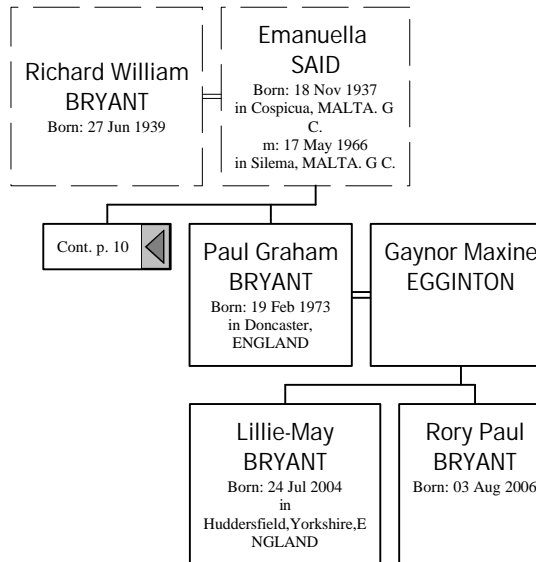

**William BRYANT**  
 Born: 26 Jun 1822  
 in Rushden,  
 Northampton,  
 ENGLAND  
 Died: 21 Mar 1897 in  
 Wellingborough,  
 Northamptonshire,  
 ENGLAND

**Mary J. UNDERWOOD**  
 Born: 1842  
 in Wellingborough,  
 Northamptonshire,  
 ENGLAND  
 m: 17 Nov 1886  
 in Congregational  
 Church, Wellingborough,  
 Northamptonshire,  
 ENGLAND.

Esther  
BRAWN  
Born: 26 Nov 1853  
in Wellingborough,  
Northamptonshire,  
ENGLAND.  
m: 05 Aug 1871  
in Register Office,  
Wellingborough,  
Northampton. Cert No.  
30.  
Died: Bet. 1920 - 1930 in  
CANADA

*Descendants of William BRYANT (19 of 50)*

*Descendants of William BRYANT (20 of 50)*

Eleanor  
BRYANT  
Born: Abt. 1872  
in Wellingborough,  
Northamptonshire,  
ENGLAND  
Died: Sep 1943 in  
CANADA

Frederick  
BRIDGMENT  
Born: 1873  
in Chelveston,  
Northamptonshire,  
ENGLAND  
m: Mar 1891  
in Wellingborough,  
Northamptonshire,  
ENGLAND  
Died: 08 Nov 1918 in  
France WW1  
Burial:  
AVESNES-LE-SEC  
COMMUNAL  
CEMETERY  
EXTENSION, Nord,  
France. Grave D, 16.

*Descendants of William BRYANT (21 of 50)*

*Descendants of William BRYANT (22 of 50)*

*Descendants of William BRYANT (23 of 50)*

*Descendants of William BRYANT (24 of 50)*

*Descendants of William BRYANT (25 of 50)*