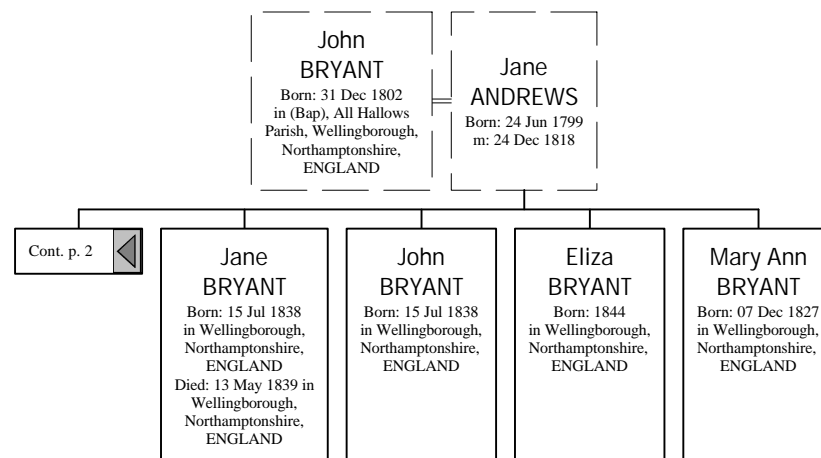

**William BRYANT**  
 Born: 26 Jun 1822  
 in Rushden,  
 Northampton,  
 ENGLAND  
 Died: 21 Mar 1897 in  
 Wellingborough,  
 Northamptonshire,  
 ENGLAND

**Mary J. UNDERWOOD**  
 Born: 1842  
 in Wellingborough,  
 Northamptonshire,  
 ENGLAND  
 m: 17 Nov 1886  
 in Congregational  
 Church, Wellingborough,  
 Northamptonshire,  
 ENGLAND.

Cont. p. 8

Cont. p. 9

**William A. BRYANT, (Gus)**  
 Born: 1871

**Harry BRYANT**  
 Born: 1872  
 in Wellingborough,  
 Northamptonshire,  
 ENGLAND  
 Died: 05 Dec 1946

**Mary E. NOBLE**  
 Born: 1873  
 m: 1899  
 in Kettering,  
 Northamptonshire,  
 ENGLAND  
 Died: 29 Jan 1937

Cont. p. 10

Cont. p. 11

*Descendants of William BRYANT (4 of 50)*

<p><b>Samuel BRYANT</b> Born: Bet. 1796 - 1797 Died: 1866 in Wellingborough, Northamptonshire, ENGLAND</p>	<p><b>Elizabeth PAGE</b> Born: 1797 m: 14 Mar 1819 in All Hallows Parish, Wellingborough, Northamptonshire, ENGLAND Died: 22 May 1877 in Silver St. Wellingborough, Northamptonshire, ENGLAND</p>
--	---

*Descendants of William BRYANT (5 of 50)*

*Descendants of William BRYANT (6 of 50)*

*Descendants of William BRYANT (7 of 50)*

*Descendants of William BRYANT (8 of 50)*

Cont. p. 3

Cont. p. 16

*Descendants of William BRYANT (9 of 50)*