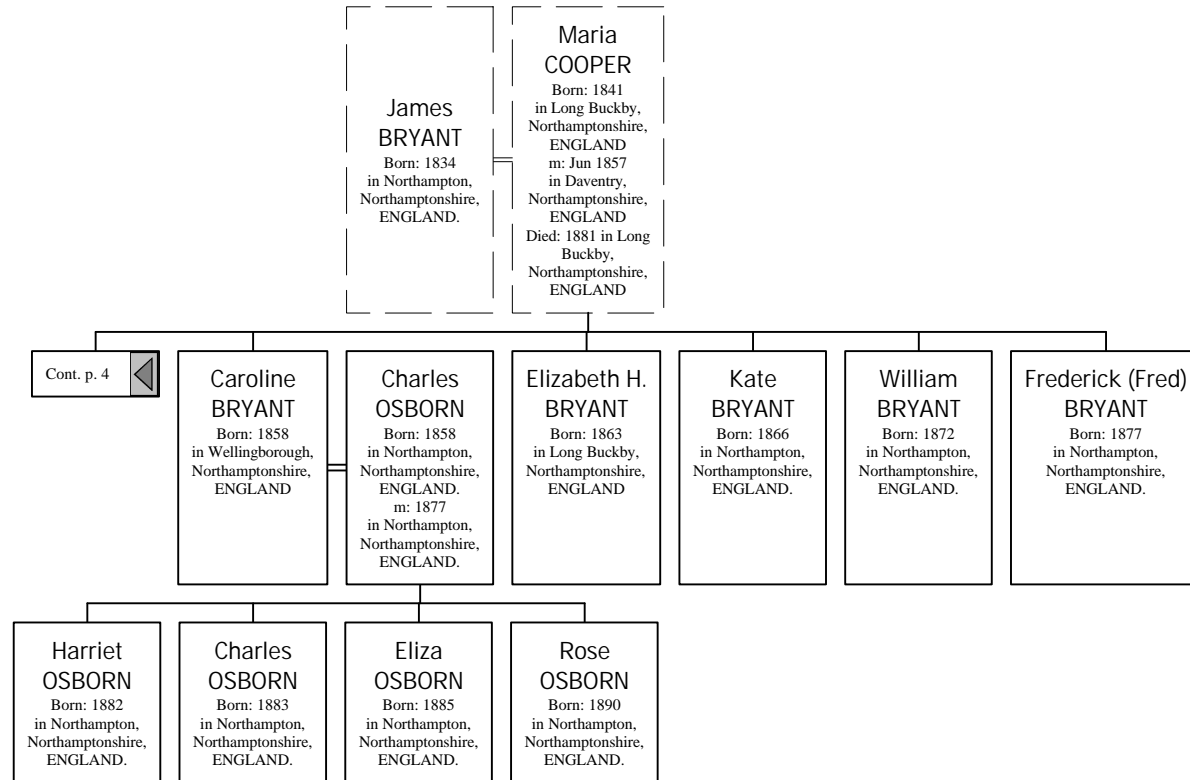

*Descendants of William BRYANT (10 of 50)*

*Descendants of William BRYANT (11 of 50)*

*Descendants of William BRYANT (12 of 50)*

*Descendants of William BRYANT (13 of 50)*

*Descendants of William BRYANT (14 of 50)*

*Descendants of William BRYANT (15 of 50)*

*Descendants of William BRYANT (16 of 50)*

*Descendants of William BRYANT (17 of 50)*

*Descendants of William BRYANT (18 of 50)*

Thomas  
BRYANT  
Born: 05 Oct 1852  
in Bouverie St.  
Northamptonshire,  
ENGLAND. Cert.No.  
363 Saint Giles  
Died: in CANADA