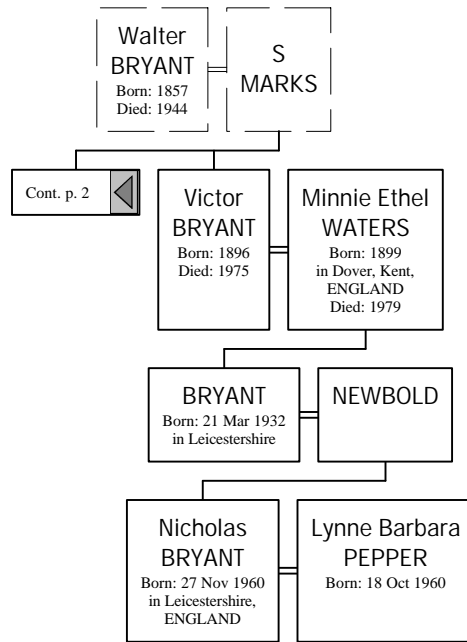

Cont. p. 8

Cont. p. 9

**William A. BRYANT, (Gus)**  
 Born: 1871

**Harry BRYANT**  
 Born: 1872  
 in Wellingborough,  
 Northamptonshire,  
 ENGLAND  
 Died: 05 Dec 1946

**Mary E. NOBLE**  
 Born: 1873  
 m: 1899  
 in Kettering,  
 Northamptonshire,  
 ENGLAND  
 Died: 29 Jan 1937

Cont. p. 10

Cont. p. 11

*Descendants of William BRYANT (4 of 50)*

<p><b>Samuel BRYANT</b> Born: Bet. 1796 - 1797 Died: 1866 in Wellingborough, Northamptonshire, ENGLAND</p>	<p><b>Elizabeth PAGE</b> Born: 1797 m: 14 Mar 1819 in All Hallows Parish, Wellingborough, Northamptonshire, ENGLAND Died: 22 May 1877 in Silver St. Wellingborough, Northamptonshire, ENGLAND</p>
--	---

*Descendants of William BRYANT (5 of 50)*

*Descendants of William BRYANT (6 of 50)*

*Descendants of William BRYANT (7 of 50)*

*Descendants of William BRYANT (8 of 50)*

Cont. p. 3

Cont. p. 16

*Descendants of William BRYANT (9 of 50)*