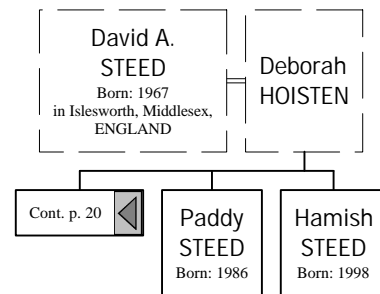

**William BRYANT**  
 Born: 26 Jun 1822  
 in Rushden,  
 Northampton,  
 ENGLAND  
 Died: 21 Mar 1897 in  
 Wellingborough,  
 Northamptonshire,  
 ENGLAND

**Mary J. UNDERWOOD**  
 Born: 1842  
 in Wellingborough,  
 Northamptonshire,  
 ENGLAND  
 m: 17 Nov 1886  
 in Congregational  
 Church, Wellingborough,  
 Northamptonshire,  
 ENGLAND.

*Descendants of William BRYANT (26 of 50)*

*Descendants of William BRYANT (27 of 50)*

*Descendants of William BRYANT (28 of 50)*

*Descendants of William BRYANT (29 of 50)*

*Descendants of William BRYANT (30 of 50)*

*Descendants of William BRYANT (31 of 50)*

*Descendants of William BRYANT (32 of 50)*

Cont. p. 18

*Descendants of William BRYANT (33 of 50)*

*Descendants of William BRYANT (34 of 50)*

*Descendants of William BRYANT (35 of 50)*

*Descendants of William BRYANT (36 of 50)*

*Descendants of William BRYANT (37 of 50)*

*Descendants of William BRYANT (38 of 50)*

*Descendants of William BRYANT (39 of 50)*

*Descendants of William BRYANT (40 of 50)*