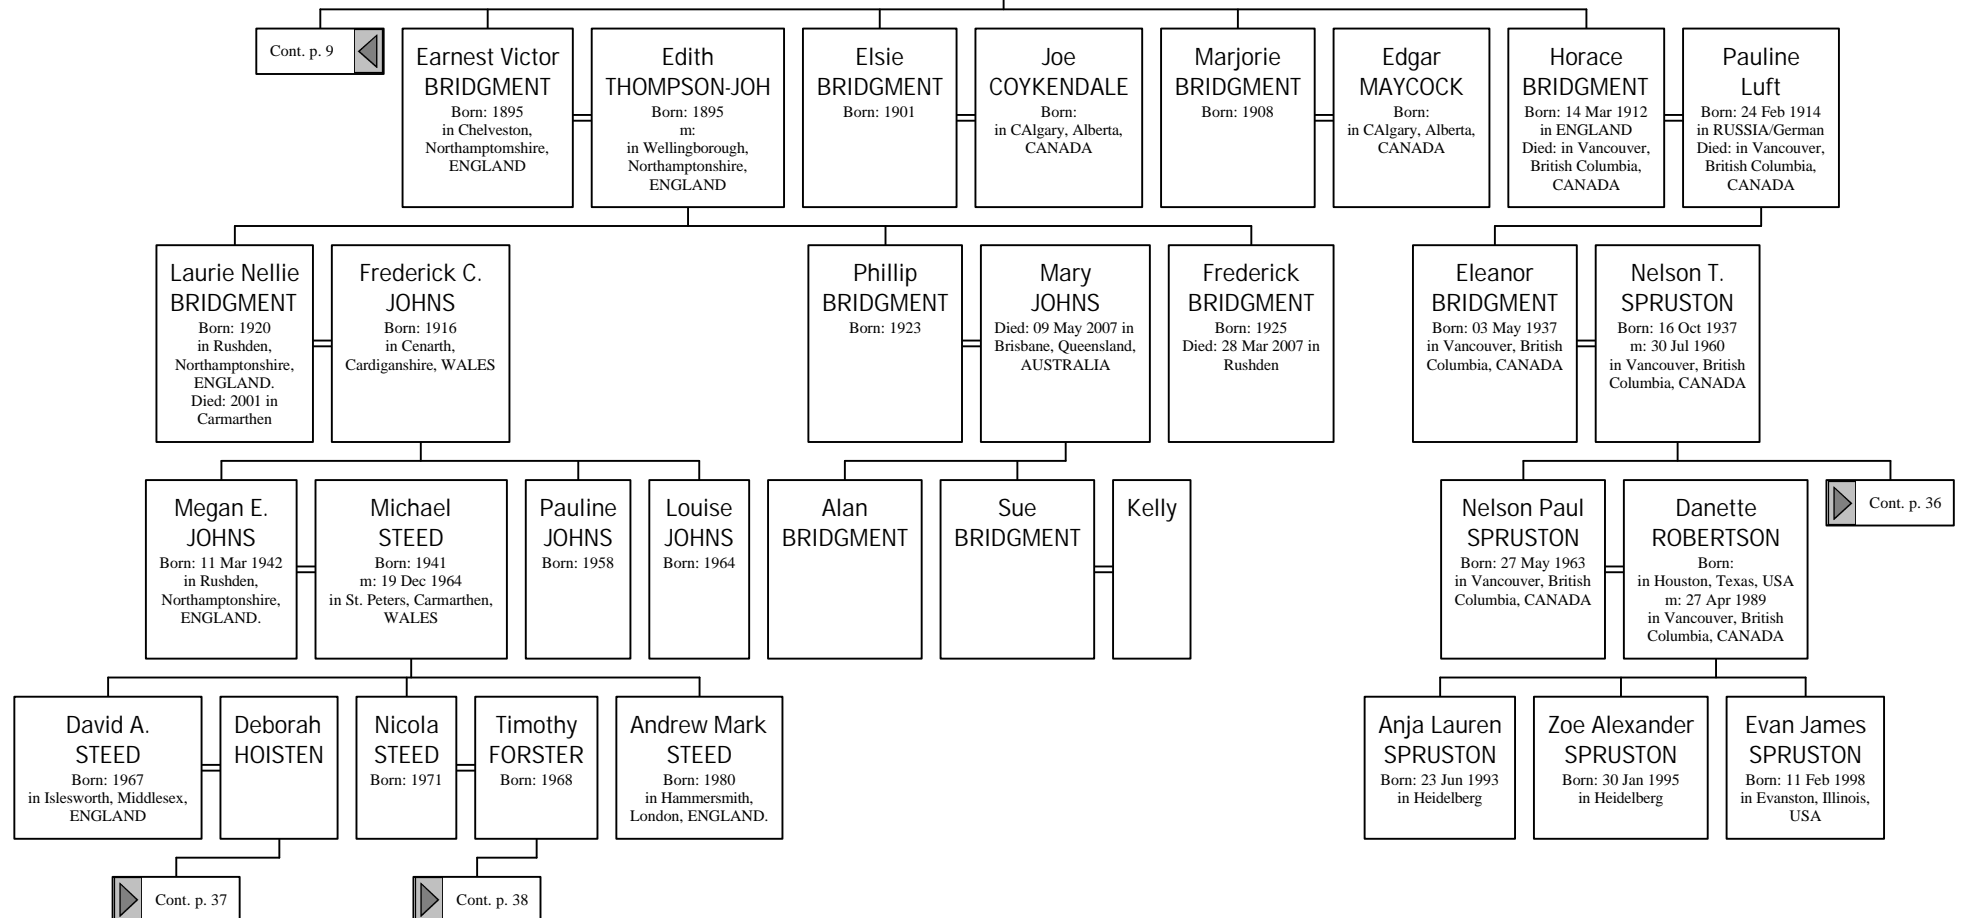

Descendants of William BRYANT (20 of 50)

Eleanor
BRYANT
Born: Abt. 1872
in Wellingborough,
Northamptonshire,
ENGLAND
Died: Sep 1943 in
CANADA

Frederick
BRIDGMENT
Born: 1873
in Chelveston,
Northamptonshire,
ENGLAND
m: Mar 1891
in Wellingborough,
Northamptonshire,
ENGLAND
Died: 08 Nov 1918 in
France WW1
Burial:
AVESNES-LE-SEC
COMMUNAL
CEMETERY
EXTENSION, Nord,
France. Grave D, 16.